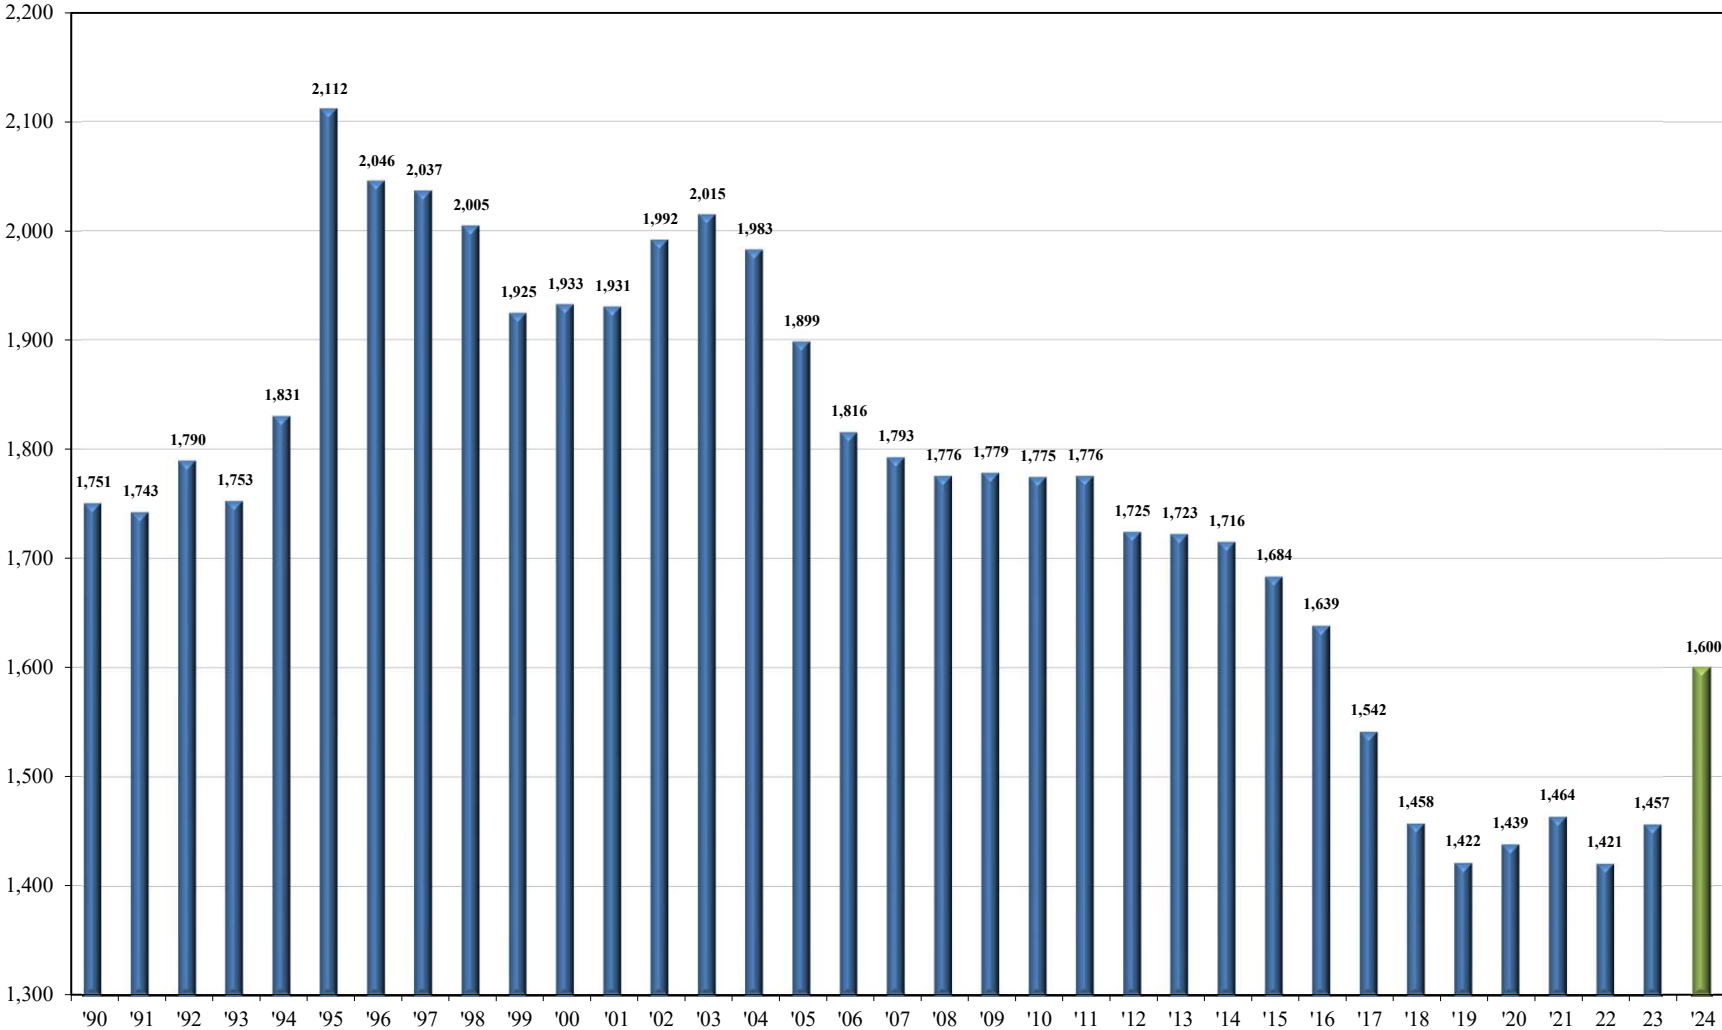

FEDERAL COMMUNICATIONS COMMISSION

FTEs - Historical & Estimated

Fiscal Years 1990 - 2024

Fiscal Years

Request/Estimate