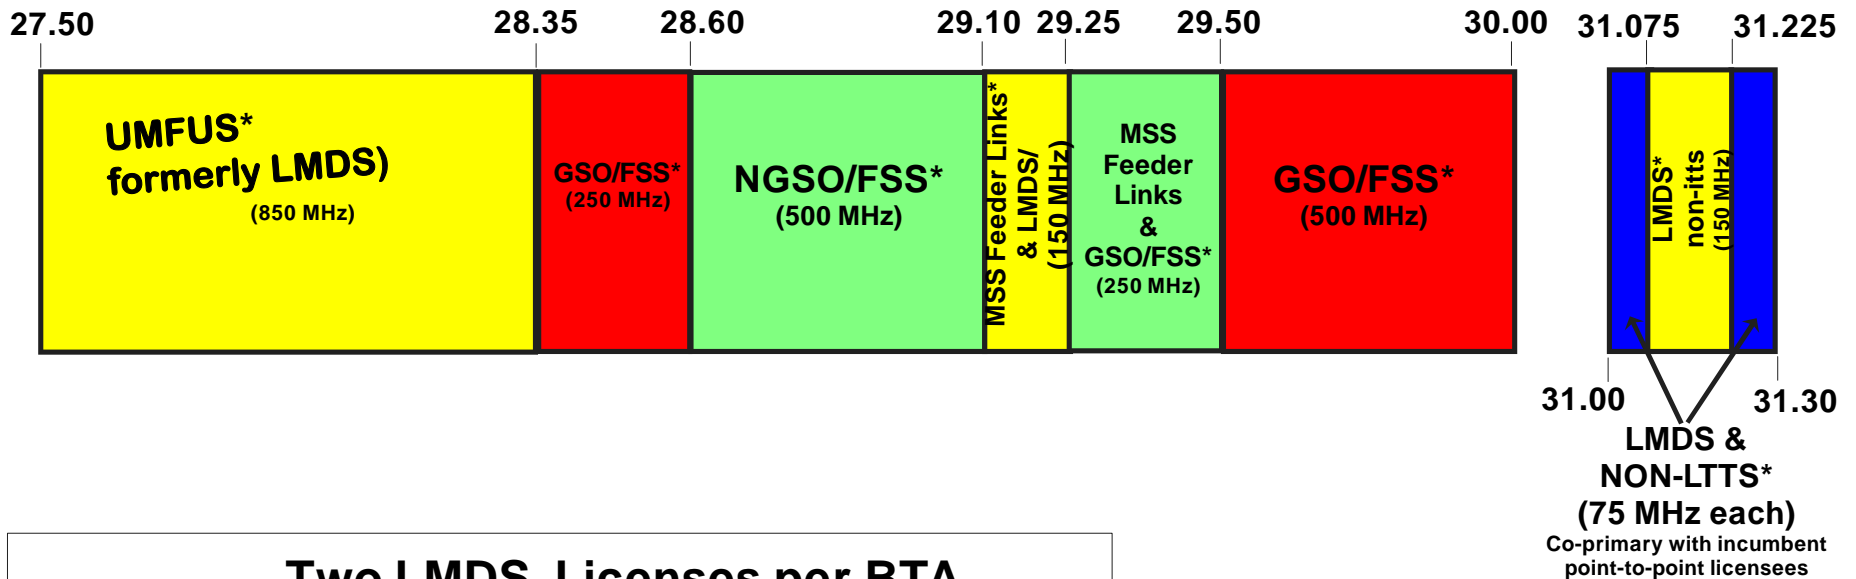

LMDS Band Allocation (Local Multipoint Distribution Service)

28 & 31 GHz Band Plan

Legend

- "" - Primary Service
- FSS - Fixed Satellite Service
- GSO - Geostationary Orbit
- NON-LTTS - Non-Local Television Transmission Service
- MSS - Mobile Satellite Service
- NGSO - Non-Geostationary Orbit
- UMFUS - Upper Microwave Flexible Use Service