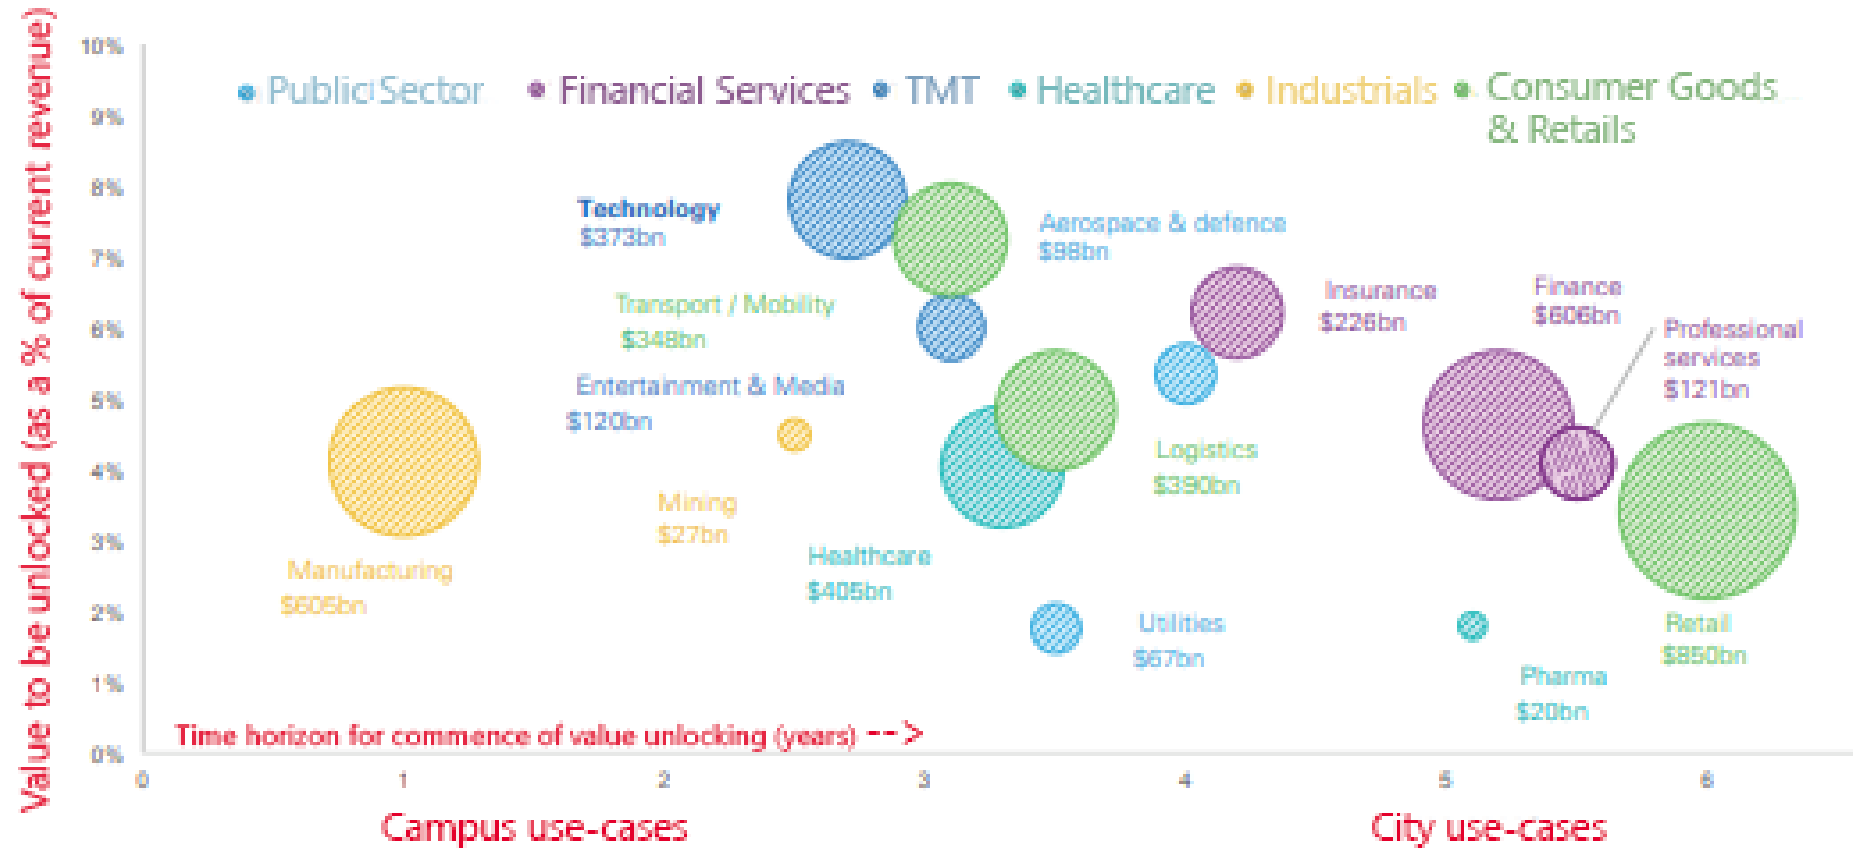

$4.3 Trillion in value to be unlocked with 5G

Massive Opportunity

KPMG's DNA of 5G enterprise value