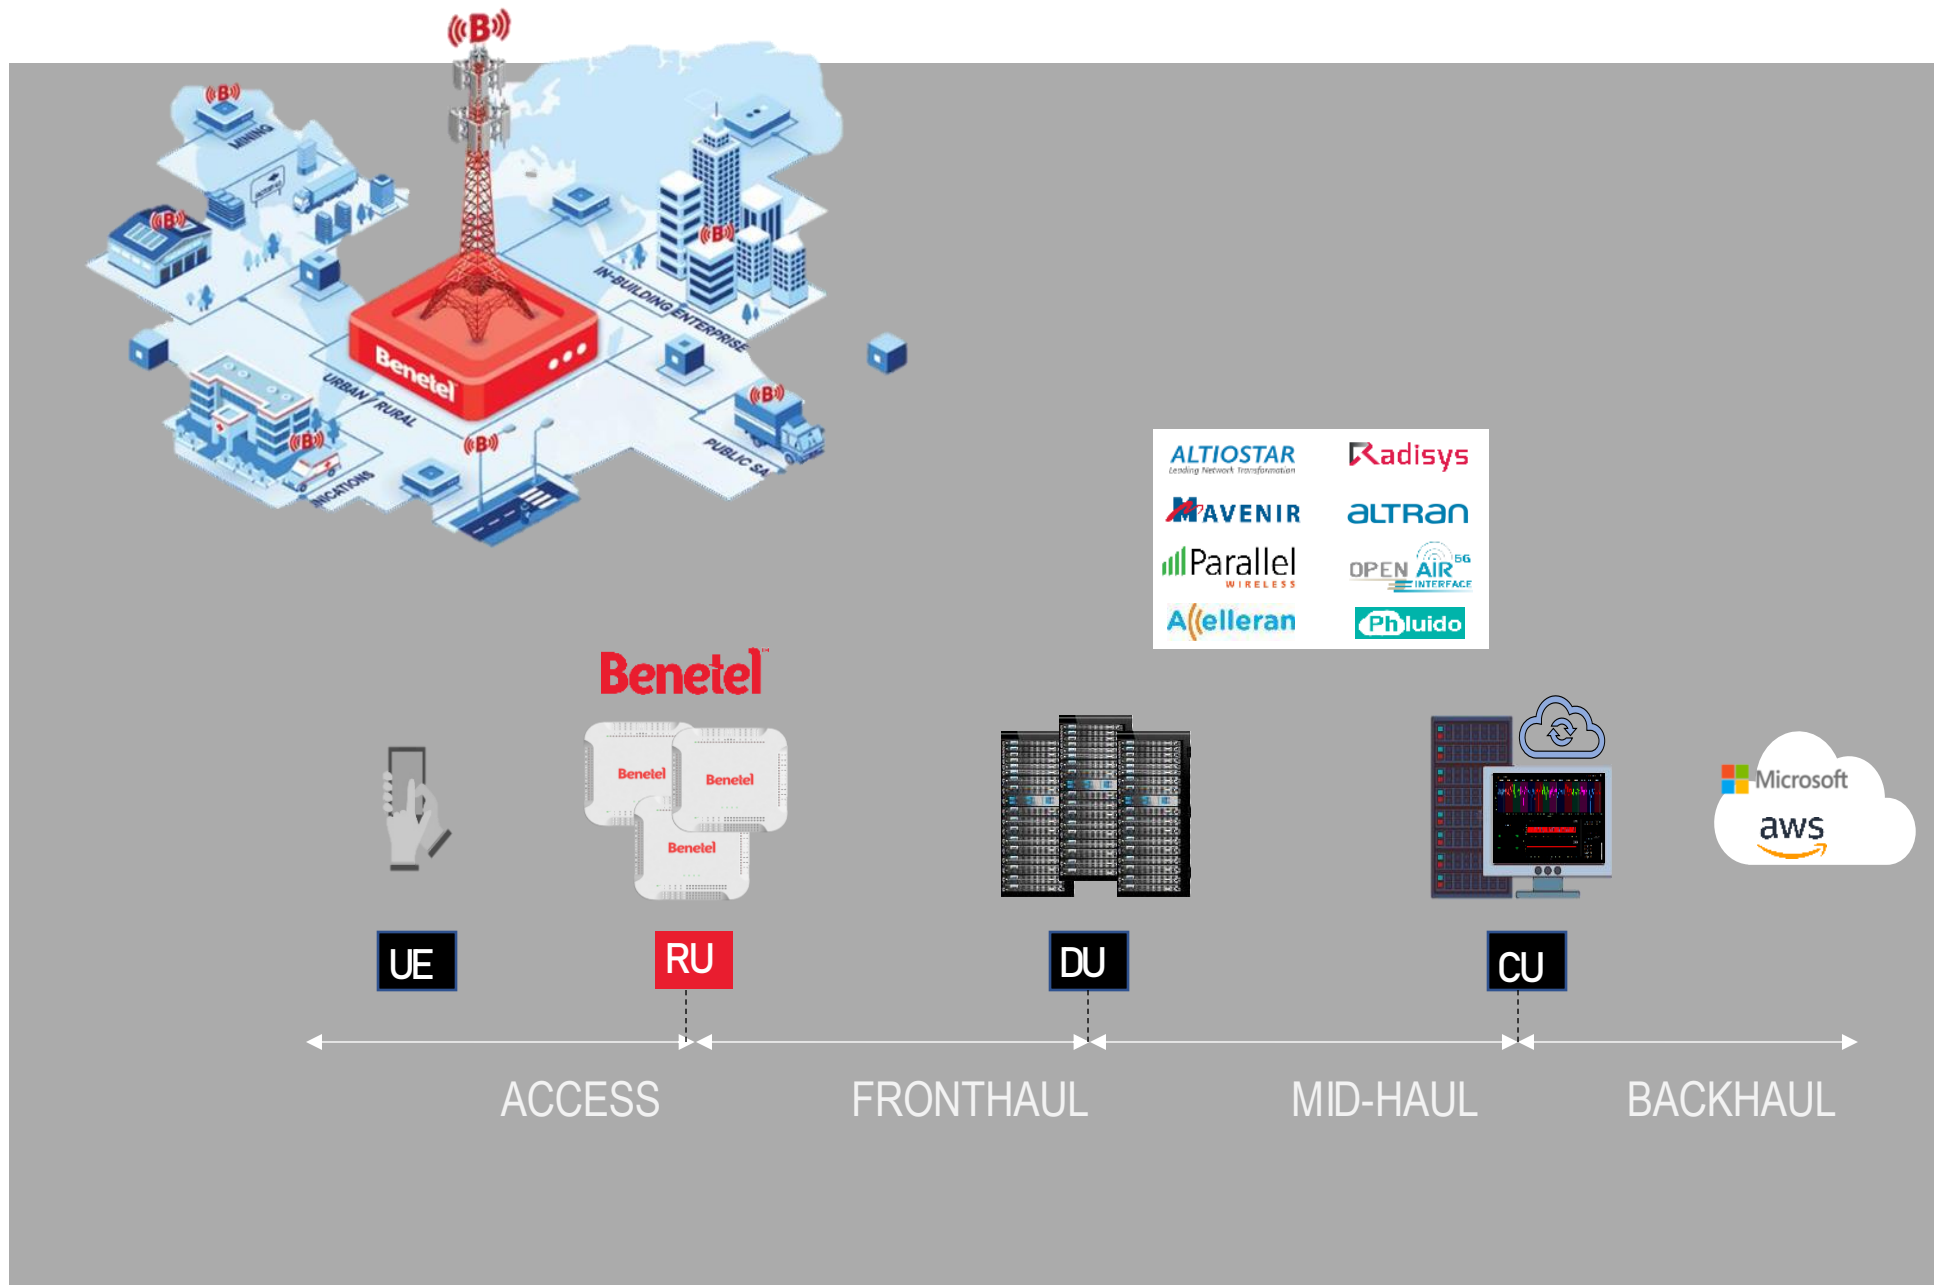

BenetelTM

➤ 20 YEARS IN BUSINESS

➤ HQ IN DUBLIN, IRELAND

➤ INTERNATIONAL LOCATIONS

➤ SANTA CLARA, CA

➤ YOKOHAMA, JAPAN

➤ R&D CENTRE IN
GDYNIA, POLAND

➤ 6M+ BENETEL DESIGNED RADIOS
DEPLOYED AROUND THE WORLD.

➤ DEEP RADIO HERITAGE: SMALL
CELL SOLUTION PROVIDER SINCE
2006

➤ LEADING-EDGE 5G
DISAGGREGATED RADIO UNIT
SOLUTION PROVIDER

Radio Innovation - Enterprise & Outdoor Networks.

Our Products

5G SPLIT 7.2X
4T4R 100MHZ

Q4 2021: N78 FOR USA

VARIOUS OTHER BAND OPTIONS
PLANNED AND CAN BE REQUESTED

ARCHITECTED FOR INDOOR
ENTERPRISE DEPLOYMENT.

RAN550 - Indoor

DESIGNED FOR OUTDOOR
MICROCELLS, CAMPUS & FIXED
WIRELESS ACCESS NETWORKS.