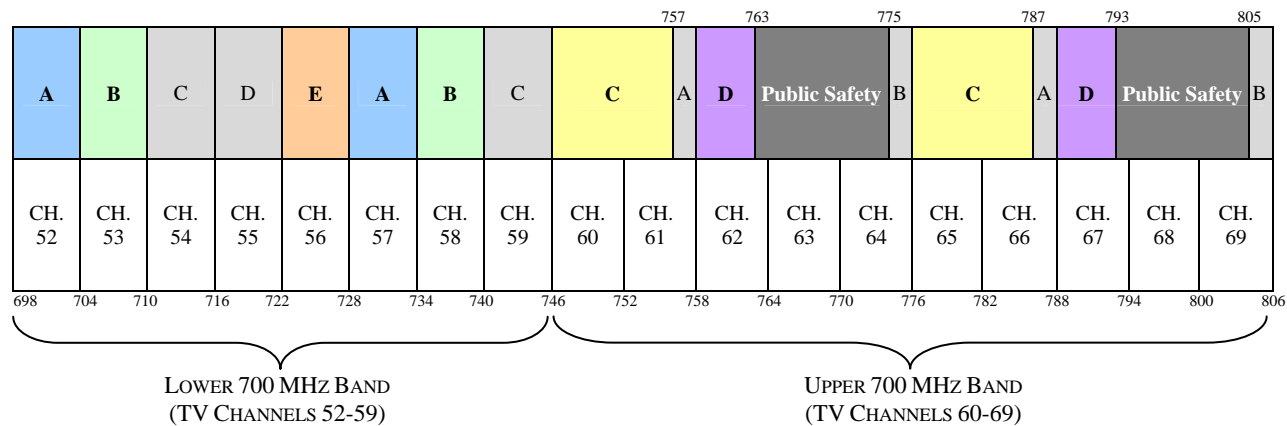

Revised 700 MHz Band Plan for Commercial Services

<u>Block</u>	<u>Frequencies (MHz)</u>	<u>Bandwidth</u>	<u>Pairing</u>	<u>Area Type</u>	<u>Licenses</u>
A	698-704, 728-734	12 MHz	2 x 6 MHz	EA	176
B	704-710, 734-740	12 MHz	2 x 6 MHz	CMA	734
C	710-716, 740-746	12 MHz	2 x 6 MHz	CMA	734
D	716-722	6 MHz	unpaired	EAG	6
E	722-728	6 MHz	unpaired	EA	176
C	746-757, 776-787	22 MHz	2 x 11 MHz	REAG	12
A	757-758, 787-788	2 MHz	2 x 1 MHz	MEA	52
D	758-763, 788-793	10 MHz	2 x 5 MHz	Nationwide	1 *
B	775-776, 805-806	2 MHz	2 x 1 MHz	MEA	52

* Subject to conditions respecting a public/private partnership.

The blocks shaded above in gray (Lower 700 MHz Band C and D Blocks and Upper 700 MHz Band A and B Blocks) were auctioned prior to Auction 73.