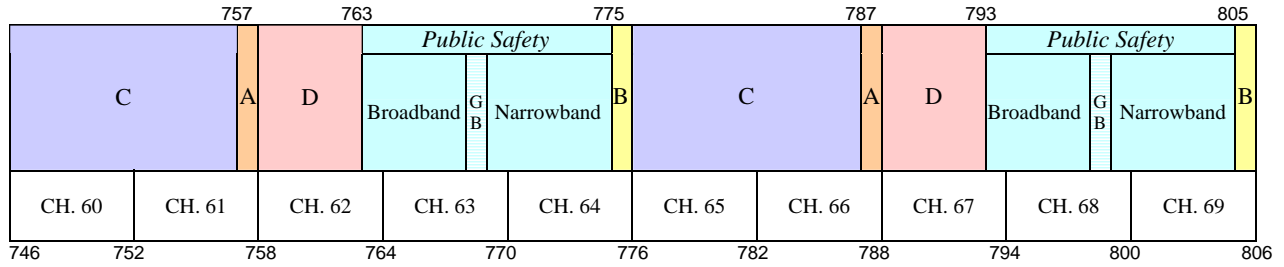

Upper 700 MHz Band Plan

<u>Block</u>	<u>Frequencies (MHz)</u>	<u>Bandwidth</u>	<u>Pairing</u>	<u>Geographic Area Type</u>	<u>No. of Licenses</u>
C	746-757, 776-787	22 MHz	2 x 11 MHz	REAG	12
A	757-758, 787-788	2 MHz	2 x 1 MHz	MEA	52
D	758-763, 788-793	10 MHz	2 x 5 MHz	Nationwide	1*
B	775-776, 805-806	2 MHz	2 x 1 MHz	MEA	52