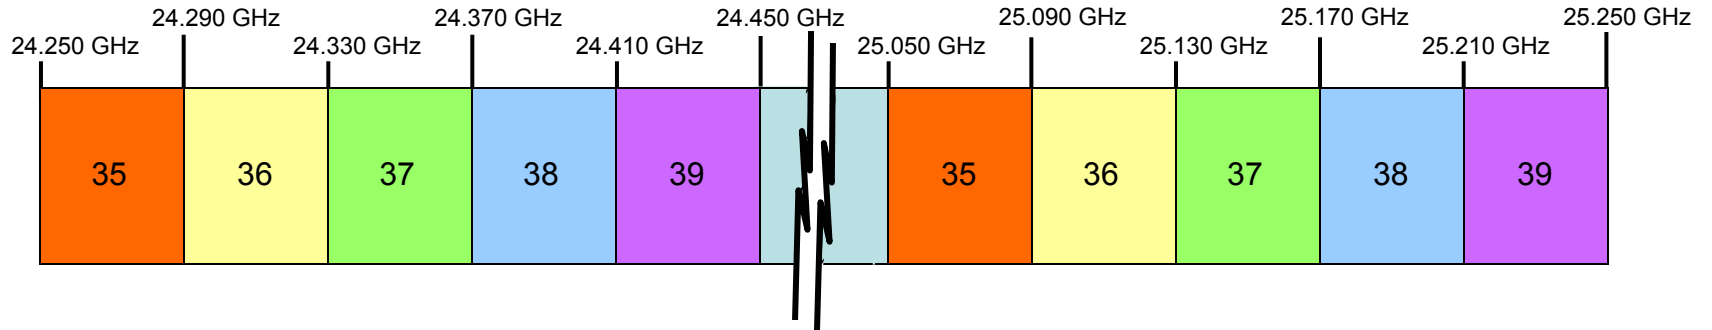

24 GHz Service Band Plan

80 megahertz (paired 40 megahertz segments) in each of five channels (Channel Numbers 35-39)

<u>Channel</u>	<u>Nodal Station</u> Frequency Limit (GHz)	<u>User Station</u> Frequency Limit (GHz)
35	24.250-24.290	25.050-25.090
36	24.290-24.330	25.090-25.130
37	24.330-24.370	25.130-25.170
38	24.370-24.410	25.170-25.210
39	24.410-24.450	25.210-25.250